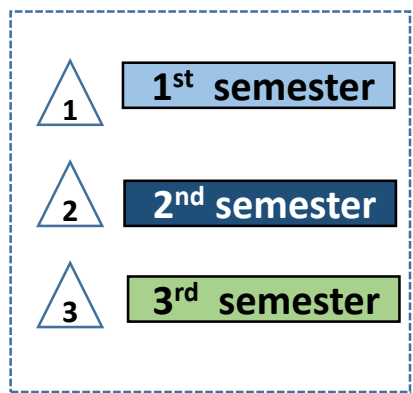

Management Information Systems UG Program Prerequisite Chain

1st Sem.

2nd Sem.

Management Information Systems UG Program Prerequisite Chain

3rd Sem.

4th Sem.

Management Information Systems UG Program Prerequisite Chain

5th Sem.

6th Sem.

Management Information Systems UG Program Prerequisite Chain

7th Sem.

8th Sem.

Legend for semester indicators:

- 3 (triangle) 3rd semester
- 4 (triangle) 4th semester
- 5 (triangle) 5th semester