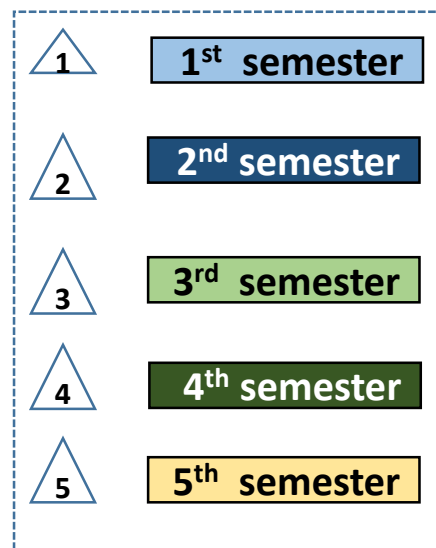

Management Information Systems UG Program Prerequisite Chain

1st Sem.

2nd Sem.

Management Information Systems UG Program Prerequisite Chain

3rd Sem.

4th Sem.

Management Information Systems UG Program Prerequisite Chain

5th Sem.

6th Sem.

Management Information Systems UG Program Prerequisite Chain

7th Sem.

8th Sem.

Legend for semester indicators:

- 3 (triangle) 3rd semester
- 4 (triangle) 4th semester
- 5 (triangle) 5th semester